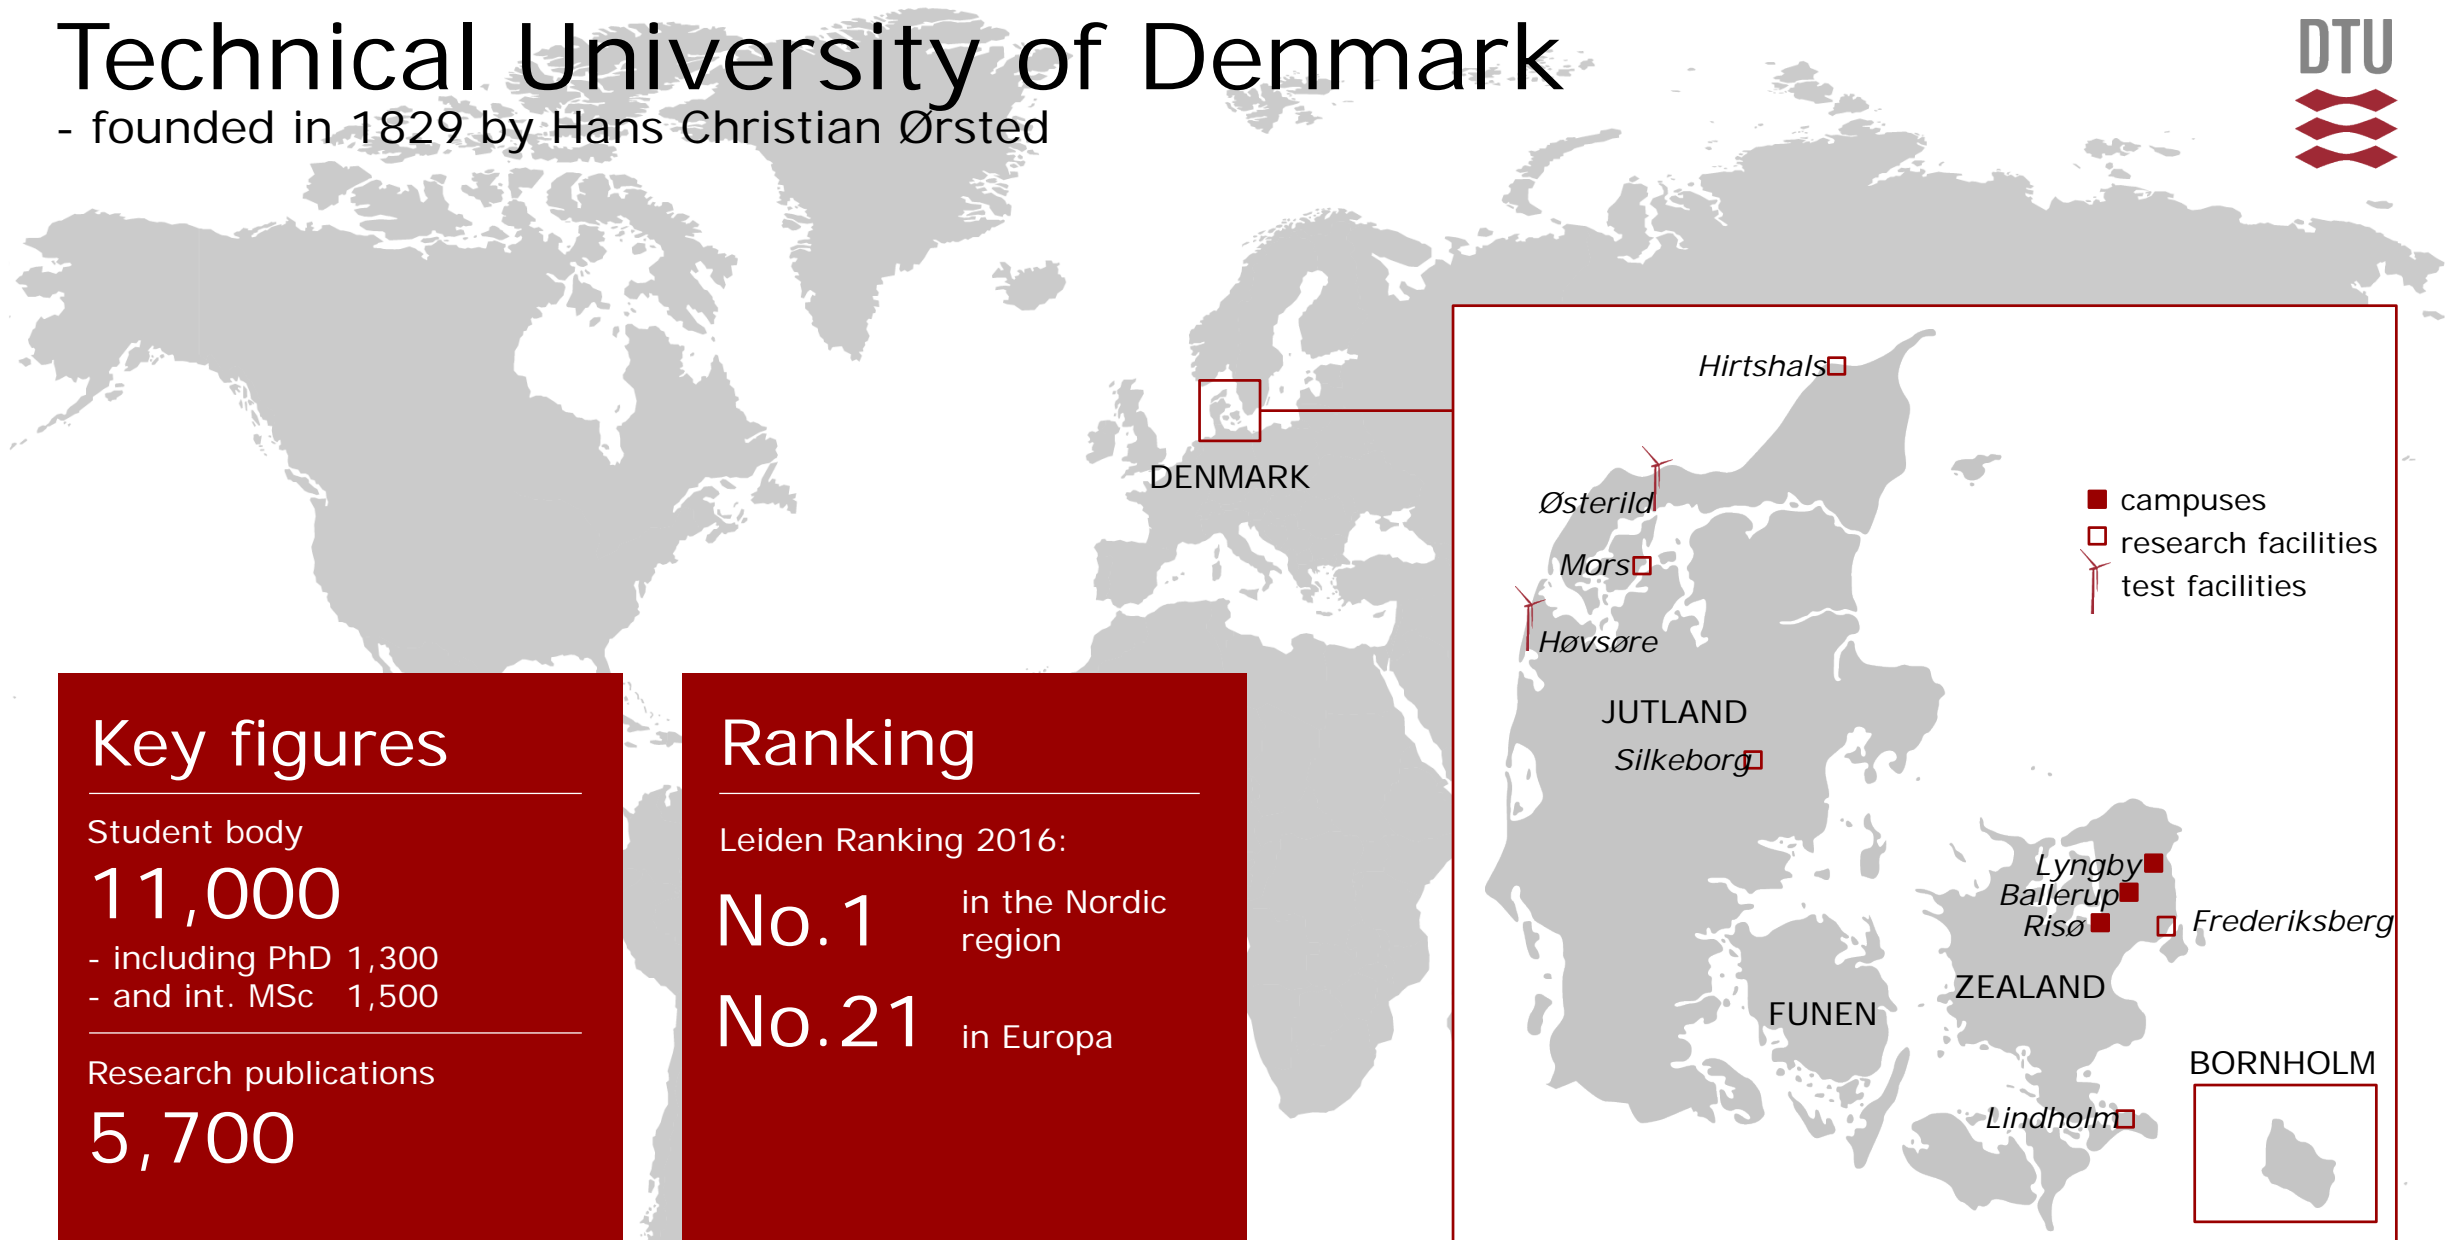

Welcome to Denmark and DTU

Jens-Peter Lynov
 Director

Technical University of Denmark

- founded in 1829 by Hans Christian Ørsted

Key figures

Student body

11,000

- including PhD 1,300
- and int. MSc 1,500

Research publications

5,700

Ranking

Leiden Ranking 2016:

No.1 in the Nordic region

No.21 in Europa

DTU Risø Campus

DTU Nutech is the Danish national competence center for nuclear technologies.

The aim of the center is to develop and utilize knowledge concerning radioactivity and ionizing radiation for the benefit of society.

Nuclear technologies have been central at Risø from the very start

Peaceful utilization of nuclear power -
3 research reactors